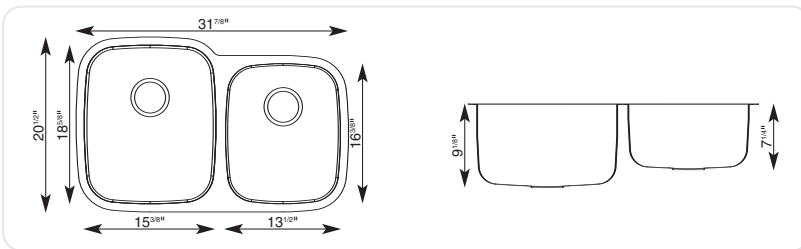

EDGE

Stainless Steel 2.0 Bowl Offset
Undermount

AS-ED20SXUSUM

Features

- Undermount
- Bowl depth 9" (L), 7" (R)
- Fitted with high-density sound deadening pads
- 18 gauge steel
- Brushed steel
- Spray back coating

Finishes

Brushed

We reserve the right to amend specifications, weights, measures and color availability without prior notice. * For color matched options, please see to the Options & Accessories section. All measurements are in millimetres unless otherwise stated.